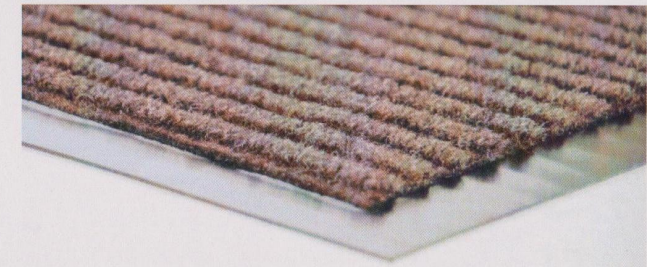

Machine Washable Mats

We have an extensive range of machine washable mats and mattings made of polypropylene or PET. These mats are suitable for indoor or outdoor with excellent dust control use.

- Synthetic rubber backing provides strength and non slip property
- Polypropylene/PET facing is durable and dries quickly
- Machine washable design
- Available in multiple colors and designs

Designs

- Soft fluffy loop
- Ribbed
- Dense loop pile
- Tri-Rib
- Dense cut Pile

Colours

- Grey/Black
- Biscuit/Lichen
- Smoke Grey
- Spice Brown
- And many more.....